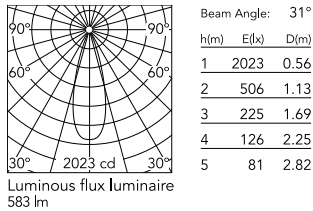

Photometric Files

LDT / IES	ZIP
-----------	---------------------

Technical Drawings

2D	ZIP
3D	ZIP

Schematic light drawing

Photometric

Lighting type	Direct
Light distribution	Symmetric
CCT (K)	4000
CRI>	90
McAdam steps (SDCM)	3
Rf fidelity index	91
Rg gamut index	100
LED Life / Failure Ratio	L80B50>60.000h_Tc85°C
Beam angle C0-180 (°)	31
Beam angle C90-270 (°)	31
Extreme cut off	Yes
UGR _L	<10