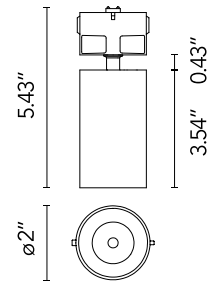

FLOS

05.9587.ER.9S Black/Steel/Steel

Light Shadow Pro Ø45 Push Flood - IC Rated NEW

Designed by FLOS Architectural, 2022

Luminaire with 2x1 functionality: it can work as downlight (recessed, flush with ceiling) or as a projector (fully adjustable). The passage from one position to the other can be made by moving the product easily by hand. Necessary installation pre-frames, not included (to be ordered separately). Requires a power supply unit which is not included, to be ordered separately according to recommendations.

Are you a professional and your project needs consulting and support?

[BOOK AN APPOINTMENT](#)

Main specifications

EAN	Valencia
Mounting	Ceiling recessed
Environments	Indoor dry location
Light Source Type	LED
Light sources included	Yes
LED type	LED array
Lamp category	LED
Number of lamps	1
Power (W)	6
System power (W)	8.2
Source flux (lm)	716
System flux (lm)	583

Physical

Color	Black/Steel/Steel
Trim	No
Orientation	Adjustable
Recessed depth (in)	5.91
Net weight (lb)	0.51
IP internal	20
IP external	20

Download

Family spec sheet	ZIP
Mounting instructions	PDF
Mounting instructions	PDF

Photometric Files

LDT / IES	ZIP
-----------	---------------------

Technical Drawings

2D	ZIP
3D	ZIP

Schematic light drawing

Photometric

Lighting type	Direct
Light distribution	Symmetric
CCT (K)	4000
CRI>	90
McAdam steps (SDCM)	3
Rf fidelity index	91
Rg gamut index	100
LED Life / Failure Ratio	L80B50>60.000h_Tc85°C
Beam angle C0-180 (°)	31
Beam angle C90-270 (°)	31
Extreme cut off	Yes
UGR _L	<10