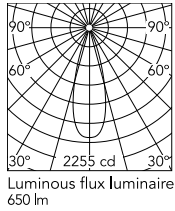

Physical

Colour	Black/Black/Steel
Trim	No
Orientation	Adjustable
Recessed depth (mm)	150
Net weight (kg)	0.23
IP internal	20

Download

[Mounting instructions](#)  PDF

Photometric Files

[LDT / IES](#)  ZIP

Technical Drawings

[2D](#)  ZIP

[3D](#)  ZIP

[Bim](#)  ZIP

Schematic light drawing

h(m)	E(lx)	D(m)
1	2255	0.56
2	564	1.13
3	251	1.69
4	141	2.25
5	90	2.82

Ecodesign and Energy Labelling

This product contains a light source of energy efficiency class G