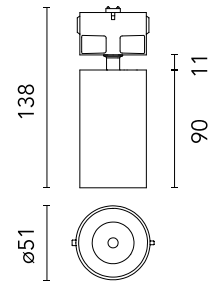

FLOS

05.9557.14 Black/Black/Steel

Light Shadow Pro Ø45 Push Flood

Designed by FLOS Architectural, 2022

8.5W - 650lm - 3000K - CRI> 90 - Beam° 31

Luminaire with 2x1 functionality: it can work as downlight (recessed, flush with ceiling) or as a projector (fully adjustable). The passage from one position to the other can be made by moving the product easily by hand. Necessary installation pre-frames, not included (to be ordered separately). Requires a power supply unit which is not included, to be ordered separately according to recommendations.

Are you a professional and your project needs consulting and support?

[BOOK AN APPOINTMENT](#)

Main specifications

Mounting	Ceiling recessed
Environments	Indoor dry location
Light source type	LED
Light sources included	Yes
LED type	LED array
Number of lamps	1
Power (W)	8.5
Source flux (lm)	799
Lumen Output (lm)	650

Physical

Colour	Black/Black/Steel
Trim	No
Orientation	Adjustable
Recessed depth (mm)	150
Net weight (kg)	0.23
IP internal	20

Download

[Mounting instructions](#)  PDF

Photometric Files

[LDT / IES](#)  ZIP

Technical Drawings