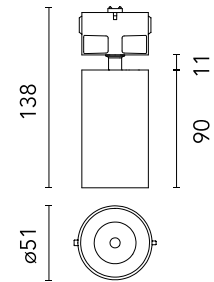

FLOS

05.9527.14 Black/Black/Steel

Light Shadow Pro Ø45 Push Flood

Designed by FLOS Architectural, 2022

8.5W - 650lm - 2700K - CRI> 90 - Beam° 31

Luminaire with 2x1 functionality: it can work as downlight (recessed, flush with ceiling) or as a projector (fully adjustable). The passage from one position to the other can be made by moving the product easily by hand. Necessary installation pre-frames, not included (to be ordered separately). Requires a power supply unit which is not included, to be ordered separately according to recommendations.

Are you a professional and your project needs consulting and support?

[BOOK AN APPOINTMENT](#)

Main specifications

Mounting	Ceiling recessed
Environments	Indoor dry location
Light source type	LED
Light sources included	Yes
LED type	LED array
Number of lamps	1
Power (W)	8.5
Source flux (lm)	756
Lumen Output (lm)	650

Physical

Colour	Black/Black/Steel
Trim	No
Orientation	Adjustable
Recessed depth (mm)	150
Net weight (kg)	0.23
IP internal	20

Download

[Mounting instructions](#) PDF

Photometric Files

[LDT / IES](#) ZIP

Technical Drawings