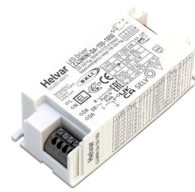

REQUIRED
Power supply

Electrical

60.7678

Continuous current supply source of 240V - 50/60Hz with dimmable Dali 2, Push dimming. 150mA - 7.8W / 200mA - 10.4W / 250mA - 13W / 300mA - 15.6W / 350mA - 18.2W / 400mA - 20.8W / 500mA - 26W / 600mA - 31.2W / 700mA - 36.4W / 750mA - 39W / 800mA - 41.6...