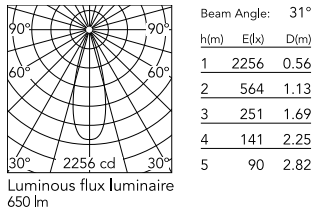

Schematic light drawing

Ecodesign and Energy Labelling

This product contains a light source of energy efficiency class G

Replaceable (LED only) light source by a professional

Photometric

Lighting type	Direct
Light distribution	Symmetric
CCT (K)	2700
CRI>	90
McAdam steps (SDCM)	3
LED Life / Failure Ratio	L80B50>60.000h_Tc85°C
Beam angle C0-180 (°)	31
Extreme cut off	Yes
UGR_L	<10

Electrical

Insulation class	III
Forward voltage (V)	12
LED current (mA)	700
Power supply	Remote
Dimmable	Yes