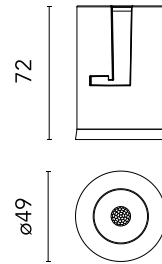

Are you a professional and your project needs consulting and support?

[BOOK AN APPOINTMENT](#)

Main specifications

Mounting	Recessed
Environments	Indoor dry location
Light source type	LED
Light sources included	Yes
LED type	LED array
Lamp category	LED
Number of lamps	1
Power (W)	8.8
System power (W)	11.1
Source flux (lm)	816
Lumen Output (lm)	687
Efficacy (lm/W)	61

Physical

Colour	Bronze
Orientation	Fixed
Recessed depth (mm)	102
Spot diameter (mm)	49
Length (mm)	49
Net weight (kg)	0.12
Package height (mm)	9
Package width (mm)	14
Package length (mm)	10
IP internal	20
IP external	54