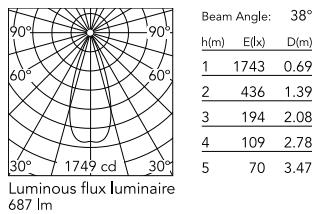

Physical

Colour	Bronze
Orientation	Fixed
Recessed depth (mm)	102
Spot diameter (mm)	49
Length (mm)	49
Net weight (kg)	0.12
Package height (mm)	9
Package width (mm)	14
Package length (mm)	10
IP internal	20
IP external	54

Schematic light drawing

Photometric

Lighting type	Direct
Light distribution	Asymmetric
CCT (K)	2700
CRI>	90
McAdam steps (SDCM)	2
Rf fidelity index	91
Rg gamut index	100
Beam angle C0-180 (°)	38
Beam angle C90-270 (°)	38
Extreme cut off	No
UGR _L	<10