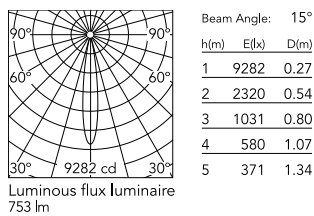

### Physical

Colour	Black
Orientation	Fixed
Recessed depth (mm)	102
Bezel diameter (mm)	49
Spot diameter (mm)	49
Length (mm)	49
Net weight (kg)	0.12
Package height (mm)	90
Package width (mm)	140
Package length (mm)	105
IP internal	20
IP external	54

### Technical Drawings

[2D](#) ZIP

[3D](#) ZIP

[Bim](#) ZIP

## Schematic light drawing