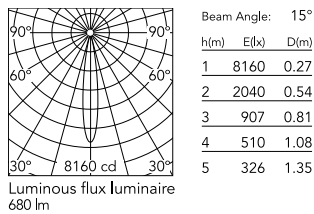

Physical

Colour	Bronze
Orientation	Fixed
Recessed depth (mm)	102
Bezel diameter (mm)	49
Spot diameter (mm)	49
Length (mm)	49
Net weight (kg)	0.12
Package height (mm)	90
Package width (mm)	140
Package length (mm)	105
IP internal	20
IP external	54

Schematic light drawing

Photometric

Lighting type	Direct
Light distribution	Symmetric
CCT (K)	3000
CRI>	90
McAdam steps (SDCM)	2
Rf fidelity index	91
Rg gamut index	100
LED Life / Failure Ratio	L90B10>33.000h Tc=85°C
Beam angle C0-180 (°)	15
Beam angle C90-270 (°)	15
UGR _L	<10