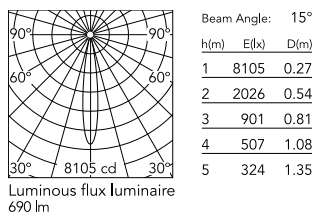

Physical

Colour	White
Orientation	Fixed
Recessed depth (mm)	102
Bezel diameter (mm)	49
Spot diameter (mm)	49
Length (mm)	49
Net weight (kg)	0.12
Package height (mm)	90
Package width (mm)	140
Package length (mm)	105
IP internal	20
IP external	54

Schematic light drawing

Photometric

Lighting type	Direct
Light distribution	Symmetric
CCT (K)	3000
CRI>	90
McAdam steps (SDCM)	2
Rf fidelity index	91
Rg gamut index	100
LED Life / Failure Ratio	L90B10>33.000h Tc=85°C
Beam angle C0-180 (°)	15
Beam angle C90-270 (°)	15
UGR _L	<10