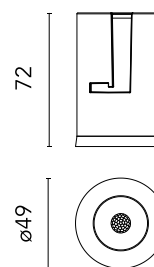

LED lighting module, with low glare, to be inserted in the recessed frames (not included), installation through a bayonet system with interchangeable spots. Remote driver not included.

Are you a professional and your project needs consulting and support?

[BOOK AN APPOINTMENT](#)