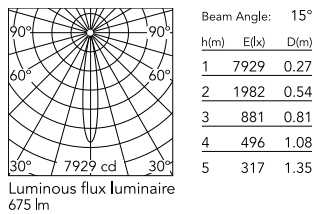

Physical

Colour	White
Orientation	Fixed
Recessed depth (mm)	102
Bezel diameter (mm)	49
Spot diameter (mm)	49
Length (mm)	49
Net weight (kg)	0.12
Package height (mm)	90
Package width (mm)	140
Package length (mm)	105
IP internal	20
IP external	54

Schematic light drawing

Photometric

Lighting type	Direct
Light distribution	Symmetric
CCT (K)	2700
CRI>	90
McAdam steps (SDCM)	2
Rf fidelity index	91
Rg gamut index	100
LED Life / Failure Ratio	L90B10>33.000h Tc=85°C
Beam angle C0-180 (°)	15
Beam angle C90-270 (°)	15
Extreme cut off	No
UGR _L	<10