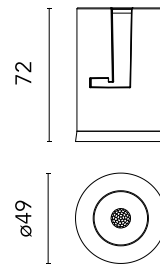

LED lighting module, with low glare, to be inserted in the recessed frames (not included), installation through a bayonet system with interchangeable spots. Remote driver not included.

Are you a professional and your project needs consulting and support?

[BOOK AN APPOINTMENT](#)