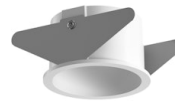

REQUIRED
Frame

Installation

08.0360.14

Installation Frame Trim for Light Shadow Pro Ø 45

REQUIRED
Frame

Installation

08.0360.40

Installation Frame Trim for Light Shadow Pro Ø 45