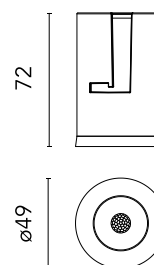

LED lighting module, with low glare, to be inserted in the recessed frames (not included), installation through a bayonet system with interchangeable spots. Remote driver not included.

Are you a professional and your project needs consulting and support?

BOOK AN APPOINTMENT