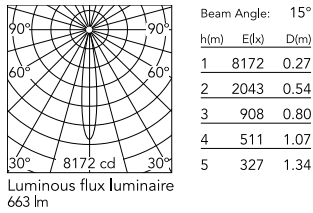

Physical

Colour	Black
Orientation	Fixed
Recessed depth (mm)	102
Bezel diameter (mm)	49
Spot diameter (mm)	49
Length (mm)	49
Net weight (kg)	0.12
Package height (mm)	90
Package width (mm)	140
Package length (mm)	105
IP internal	20
IP external	54

Schematic light drawing

Photometric

Lighting type	Direct
Light distribution	Symmetric
CCT (K)	2700
CRI>	90
McAdam steps (SDCM)	2
Rf fidelity index	91
Rg gamut index	100
LED Life / Failure Ratio	L90B10>33.000h Tc=85°C
Beam angle C0-180 (°)	15
Beam angle C90-270 (°)	15
UGR _L	<10