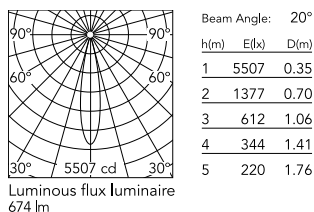

Physical

Colour	Bronze
Orientation	Fixed
Recessed depth (mm)	102
Bezel diameter (mm)	49
Spot diameter (mm)	49
Length (mm)	49
Net weight (kg)	0.12
Package height (mm)	90
Package width (mm)	140
Package length (mm)	105
IP internal	20
IP external	54

Schematic light drawing

Photometric

Lighting type	Direct
Light distribution	Symmetric
CCT (K)	3000
CRI>	90
McAdam steps (SDCM)	2
Rf fidelity index	91
Rg gamut index	100
LED Life / Failure Ratio	L90B10>33.000h Tc=85°C
Beam angle C0-180 (°)	20
Beam angle C90-270 (°)	20
UGR _L	<10