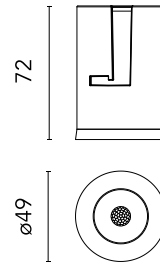

LED lighting module, with low glare, to be inserted in the recessed frames (not included), installation through a bayonet system with interchangeable spots. Remote driver not included.

Are you a professional and your project needs consulting and support?

BOOK AN APPOINTMENT