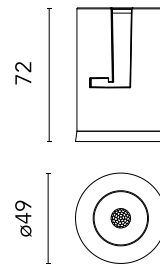

LED lighting module, with low glare, to be inserted in the recessed frames (not included), installation through a bayonet system with interchangeable spots. Remote driver not included.

Are you a professional and your project needs consulting and support?

[BOOK AN APPOINTMENT](#)