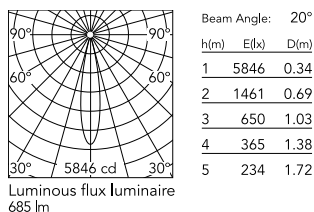

### Physical

Colour	White
Orientation	Fixed
Recessed depth (mm)	102
Bezel diameter (mm)	49
Spot diameter (mm)	49
Length (mm)	49
Net weight (kg)	0.12
Package height (mm)	90
Package width (mm)	140
Package length (mm)	105
IP internal	20
IP external	54

### Technical Drawings

[2D](#)  ZIP

[3D](#)  ZIP

[Bim](#)  ZIP

## Schematic light drawing

## Photometric

Lighting type	Direct
Light distribution	Symmetric
CCT (K)	3000
CRI>	90
McAdam steps (SDCM)	2
Rf fidelity index	91
Rg gamut index	100
LED Life / Failure Ratio	L90B10>33.000h Tc=85°C
Beam angle C0-180 (°)	19
Beam angle C90-270 (°)	19
UGR <sub>L</sub>	<10