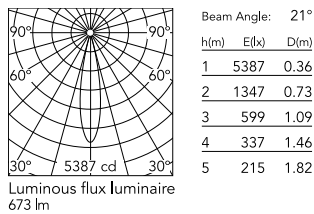

Physical

Colour	Black
Orientation	Fixed
Recessed depth (mm)	102
Bezel diameter (mm)	49
Spot diameter (mm)	49
Length (mm)	49
Net weight (kg)	0.12
Package height (mm)	90
Package width (mm)	140
Package length (mm)	105
IP internal	20
IP external	54

Schematic light drawing

Photometric

Lighting type	Direct
Light distribution	Symmetric
CCT (K)	3000
CRI>	90
McAdam steps (SDCM)	2
Rf fidelity index	91
Rg gamut index	100
LED Life / Failure Ratio	L90B10>33.000h Tc=85°C
Beam angle C0-180 (°)	20
Beam angle C90-270 (°)	20
UGR _L	<10