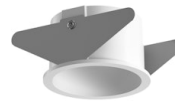

REQUIRED
Frame

Installation

08.0360.40

Installation Frame Trim for Light
Shadow Pro Ø 45