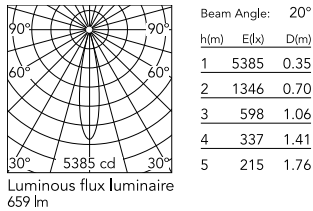

Physical

Colour	Bronze
Orientation	Fixed
Recessed depth (mm)	102
Bezel diameter (mm)	49
Spot diameter (mm)	49
Length (mm)	49
Net weight (kg)	0.12
Package height (mm)	90
Package width (mm)	140
Package length (mm)	105
IP internal	20
IP external	54

Schematic light drawing

Photometric

Lighting type	Direct
Light distribution	Symmetric
CCT (K)	2700
CRI>	90
McAdam steps (SDCM)	2
Rf fidelity index	91
Rg gamut index	100
LED Life / Failure Ratio	L90B10>33.000h Tc=85°C
Beam angle C0-180 (°)	20
Beam angle C90-270 (°)	20
UGR _L	<10