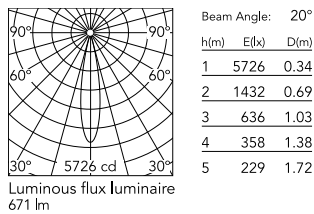

Physical

Colour	White
Orientation	Fixed
Recessed depth (mm)	102
Bezel diameter (mm)	49
Spot diameter (mm)	49
Length (mm)	49
Net weight (kg)	0.12
Package height (mm)	90
Package width (mm)	140
Package length (mm)	105
IP internal	20
IP external	54

Schematic light drawing

Photometric

Lighting type	Direct
Light distribution	Symmetric
CCT (K)	2700
CRI>	90
McAdam steps (SDCM)	2
Rf fidelity index	91
Rg gamut index	100
LED Life / Failure Ratio	L90B10>33.000h Tc=85°C
Beam angle C0-180 (°)	19
Beam angle C90-270 (°)	19
UGR _L	<10