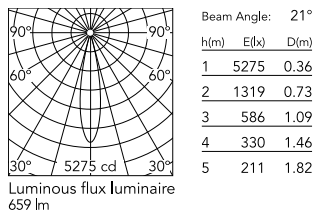

Physical

Colour	Black
Orientation	Fixed
Recessed depth (mm)	102
Bezel diameter (mm)	49
Spot diameter (mm)	49
Length (mm)	49
Net weight (kg)	0.12
Package height (mm)	90
Package width (mm)	140
Package length (mm)	105
IP internal	20
IP external	54

Schematic light drawing

Photometric

Lighting type	Direct
Light distribution	Symmetric
CCT (K)	2700
CRI>	90
McAdam steps (SDCM)	2
Rf fidelity index	91
Rg gamut index	100
LED Life / Failure Ratio	L90B10>33.000h Tc=85°C
Beam angle C0-180 (°)	20
Beam angle C90-270 (°)	20
UGR _L	<10