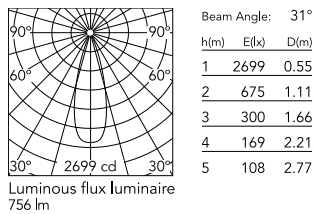

Physical

Colour	Bronze
Orientation	Fixed
Recessed depth (mm)	102
Bezel diameter (mm)	49
Spot diameter (mm)	49
Length (mm)	49
Net weight (kg)	0.12
Package height (mm)	90
Package width (mm)	140
Package length (mm)	105
IP internal	20
IP external	54

Schematic light drawing

Photometric

Lighting type	Direct
Light distribution	Symmetric
CCT (K)	4000
CRI>	90
McAdam steps (SDCM)	2
Rf fidelity index	91
Rg gamut index	100
LED Life / Failure Ratio	L90B10>33.000h Tc=85°C
Beam angle C0-180 (°)	31
Beam angle C90-270 (°)	31
UGR _L	<10