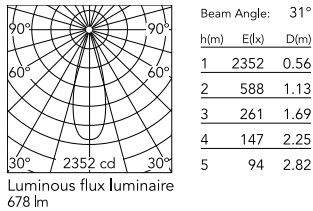

### Physical

Colour	Steel
Orientation	Fixed
Recessed depth (mm)	102
Bezel diameter (mm)	49
Spot diameter (mm)	49
Length (mm)	49
Net weight (kg)	0.12
Package height (mm)	90
Package width (mm)	140
Package length (mm)	105
IP internal	20
IP external	54

### Technical Drawings

[2D](#)  ZIP

[3D](#)  ZIP

[Bim](#)  ZIP

## Schematic light drawing

## Photometric

Lighting type	Direct
Light distribution	Symmetric
CCT (K)	3000
CRI>	90
McAdam steps (SDCM)	2
Rf fidelity index	91
Rg gamut index	100
LED Life / Failure Ratio	L90B10>33.000h Tc=85°C
Beam angle C0-180 (°)	31
Beam angle C90-270 (°)	31
UGR <sub>L</sub>	<10