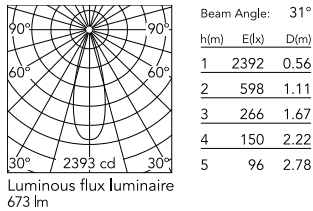

### Physical

Colour	Black
Orientation	Fixed
Recessed depth (mm)	102
Bezel diameter (mm)	49
Spot diameter (mm)	49
Length (mm)	49
Net weight (kg)	0.12
Package height (mm)	90
Package width (mm)	140
Package length (mm)	105
IP internal	20
IP external	54

### Technical Drawings

[2D](#)  ZIP

[3D](#)  ZIP

[Bim](#)  ZIP

## Schematic light drawing

## Photometric

Lighting type	Direct
Light distribution	Symmetric
CCT (K)	3000
CRI>	90
McAdam steps (SDCM)	2
Rf fidelity index	91
Rg gamut index	100
LED Life / Failure Ratio	L90B10>33.000h Tc=85°C
Beam angle C0-180 (°)	31
Beam angle C90-270 (°)	31
UGR <sub>L</sub>	<10