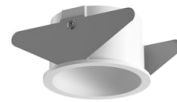

REQUIRED
Frame

Installation

08.0360.40

Installation Frame Trim for Light Shadow Pro Ø 45