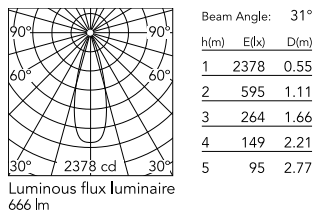

Physical

Colour	Bronze
Orientation	Fixed
Recessed depth (mm)	102
Bezel diameter (mm)	49
Spot diameter (mm)	49
Length (mm)	49
Net weight (kg)	0.12
Package height (mm)	90
Package width (mm)	140
Package length (mm)	105
IP internal	20
IP external	54

Schematic light drawing

Photometric

Lighting type	Direct
Light distribution	Symmetric
CCT (K)	2700
CRI>	90
McAdam steps (SDCM)	2
Rf fidelity index	91
Rg gamut index	100
LED Life / Failure Ratio	L90B10>33.000h Tc=85°C
Beam angle C0-180 (°)	31
Beam angle C90-270 (°)	31
UGR _L	<10