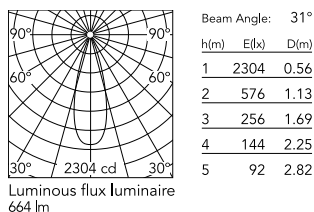

Physical

Colour	Steel
Orientation	Fixed
Recessed depth (mm)	102
Bezel diameter (mm)	49
Spot diameter (mm)	49
Length (mm)	49
Net weight (kg)	0.12
Package height (mm)	90
Package width (mm)	140
Package length (mm)	105
IP internal	20
IP external	54

Schematic light drawing

Photometric

Lighting type	Direct
Light distribution	Symmetric
CCT (K)	2700
CRI>	90
McAdam steps (SDCM)	2
Rf fidelity index	91
Rg gamut index	100
LED Life / Failure Ratio	L90B10>33.000h Tc=85°C
Beam angle C0-180 (°)	31
Beam angle C90-270 (°)	31
UGR _L	<10