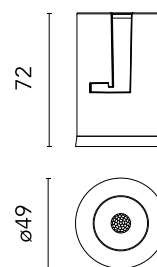

LED lighting module, with low glare, to be inserted in the recessed frames (not included), installation through a bayonet system with interchangeable spots. Remote driver not included.

Are you a professional and your project needs consulting and support?

[BOOK AN APPOINTMENT](#)