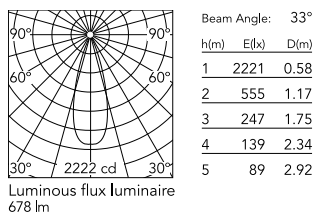

### Physical

Colour	White
Orientation	Fixed
Recessed depth (mm)	102
Bezel diameter (mm)	49
Spot diameter (mm)	49
Length (mm)	49
Net weight (kg)	0.12
Package height (mm)	90
Package width (mm)	140
Package length (mm)	105
IP internal	20
IP external	54

### Technical Drawings

[2D](#)  ZIP

[3D](#)  ZIP

[Bim](#)  ZIP

## Schematic light drawing

## Photometric

Lighting type	Direct
Light distribution	Symmetric
CCT (K)	2700
CRI>	90
McAdam steps (SDCM)	2
Rf fidelity index	91
Rg gamut index	100
LED Life / Failure Ratio	L90B10>33.000h Tc=85°C
Beam angle C0-180 (°)	32
Beam angle C90-270 (°)	32
UGR <sub>L</sub>	<10