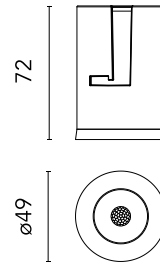

LED lighting module, with low glare, to be inserted in the recessed frames (not included), installation through a bayonet system with interchangeable spots. Remote driver not included.

Are you a professional and your project needs consulting and support?

[BOOK AN APPOINTMENT](#)