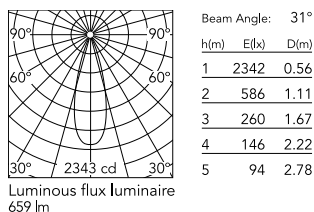

Physical

Colour	Black
Orientation	Fixed
Recessed depth (mm)	102
Bezel diameter (mm)	49
Spot diameter (mm)	49
Length (mm)	49
Net weight (kg)	0.12
Package height (mm)	90
Package width (mm)	140
Package length (mm)	105
IP internal	20
IP external	54

Schematic light drawing

Photometric

Lighting type	Direct
Light distribution	Symmetric
CCT (K)	2700
CRI>	90
McAdam steps (SDCM)	2
Rf fidelity index	91
Rg gamut index	100
LED Life / Failure Ratio	L90B10>33.000h Tc=85°C
Beam angle C0-180 (°)	31
Beam angle C90-270 (°)	31
UGR _L	<10