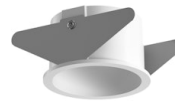

REQUIRED
Frame

Installation

08.0360.40

Installation Frame Trim for Light Shadow Pro Ø 45