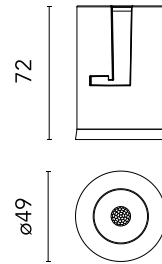

LED lighting module, with low glare, to be inserted in the recessed frames (not included), installation through a bayonet system with interchangeable spots. Remote driver not included.

Are you a professional and your project needs consulting and support?

[BOOK AN APPOINTMENT](#)