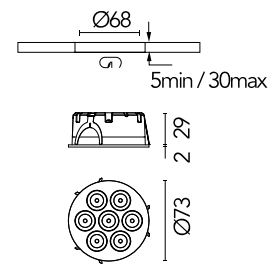

FLOS

05.8455.40 White/White

Light Shadow Mini Round Trim Optic Medium

Designed by FLOS Architectural, 2025

LED - Power LED - 6.1W - 596lm - 2700K - CRI> 90 - Beam° 25

Recessed integrated luminaire with 7 LED lighting spots. Remote power supply not included (220-240V). Pre-installation frame not required.

Are you a professional and your project needs consulting and support?

[BOOK AN APPOINTMENT](#)

Main specifications

Mounting	Recessed
Environments	Indoor dry location
Light source type	LED
Light sources included	Yes
LED type	Power LED
Lamp category	LED
Number of lamps	1
Power (W)	6.1
System power (W)	7.9
Source flux (lm)	658
Lumen Output (lm)	596

Physical

Colour	White/White
Trim	Yes
Orientation	Fixed
Recessed depth (mm)	30
Spot diameter (mm)	73
Length (mm)	73
Canopy width (mm)	0
Canopy height (mm)	0
Net weight (kg)	0.1
Package height (mm)	9
Package width (mm)	14
Package length (mm)	10
IP internal	20
IP external	54

 Replaceable (LED only) light source by a professional

 Replaceable control gear by a professional

Schematic light drawing

Photometric

Lighting type	Direct
Light distribution	Symmetric
CCT (K)	2700
CRI>	90
McAdam steps (SDCM)	3
Rf fidelity index	93
Rg gamut index	98
LED Life / Failure Ratio	L90B50>59.000h_Tc85°C
Beam angle C0-180 (°)	25
Beam angle C90-270 (°)	25
Extreme cut off	Yes
UGR _L	<10