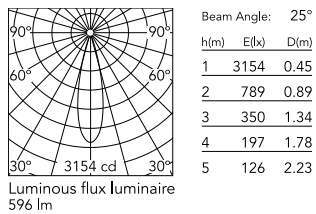

Physical

Colour	White/White
Trim	Yes
Orientation	Fixed
Recessed depth (mm)	30
Spot diameter (mm)	73
Length (mm)	73
Canopy width (mm)	0
Canopy height (mm)	0
Net weight (kg)	0.1
Package height (mm)	9
Package width (mm)	14
Package length (mm)	10
IP internal	20
IP external	54

 Replaceable (LED only) light source by a professional

 Replaceable control gear by a professional

Schematic light drawing

Photometric

Lighting type	Direct
Light distribution	Symmetric
CCT (K)	2700
CRI>	90
McAdam steps (SDCM)	3
Rf fidelity index	93
Rg gamut index	98
LED Life / Failure Ratio	L90B50>59.000h_Tc85°C
Beam angle C0-180 (°)	25
Beam angle C90-270 (°)	25
Extreme cut off	Yes
UGR _L	<10