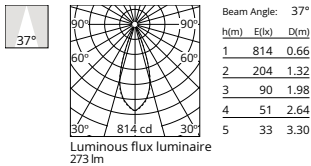

Schematic light drawing