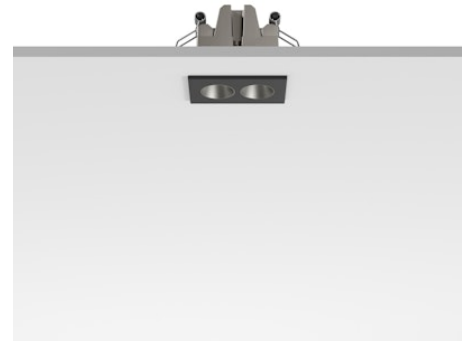

## Light Shadow Mini Fixed Trim 2 Spots Optic Flood

Designed by FLOS Architectural, 2025

LED - Power LED - 3.1W - 273lm - 3000K - CRI> 90 - Beam° 37

Fixed recessed luminaire with 2 LED lighting spots. Remote power supply not included (220-240V). No pre-installation frame required.