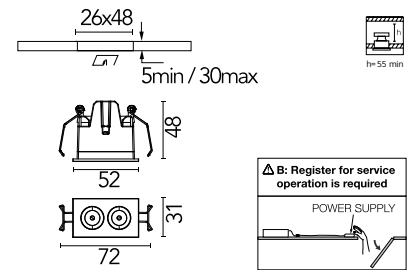

### Physical

Colour	Black/Steel
Trim	Yes
Orientation	Fixed
Recessed depth (mm)	48
Length (mm)	52
Canopy width (mm)	0
Canopy height (mm)	0
Net weight (kg)	7.0000000000000007E-2
Package height (mm)	6
Package width (mm)	13
Package length (mm)	7
IP internal	20
IP external	54