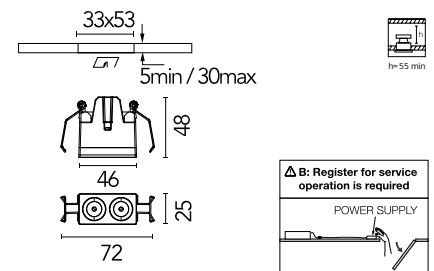

Are you a professional and your project needs consulting and support?

[BOOK AN APPOINTMENT](#)

Main specifications

Mounting	Recessed
Environments	Indoor dry location
Light source type	LED
Light sources included	Yes
LED type	Power LED
Lamp category	LED
Number of lamps	1
Power (W)	3.1
System power (W)	4.6
Source flux (lm)	295
Lumen Output (lm)	260
Efficacy (lm/W)	56

Physical

Colour	Black/Bronze
Trim	No
Orientation	Fixed
Recessed depth (mm)	48
Length (mm)	46
Canopy width (mm)	0
Canopy height (mm)	0
Net weight (kg)	7.0000000000000007E-2
Package height (mm)	6
Package width (mm)	13
Package length (mm)	7
IP internal	20
IP external	54