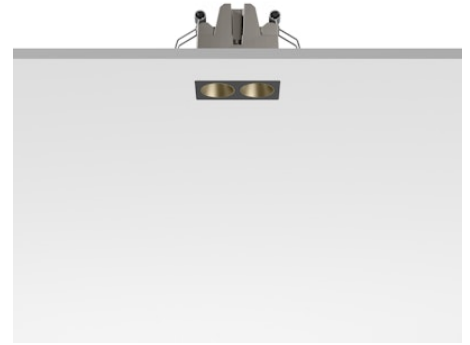

FLOS

05.8544.14 Black/Bronze

Light Shadow Mini Fixed No Trim 2 Spots Optic Spot

Designed by FLOS Architectural, 2025

LED - Power LED - 3.1W - 260lm - 2700K - CRI> 90 - Beam° 14

Fixed recessed luminaire with 2LED lighting spots. Remote powersupply not included (220-240V).It requires a pre-installation frame,to be ordered separately.

Are you a professional and your project needs consulting and support?

[BOOK AN APPOINTMENT](#)

Main specifications

Mounting	Recessed
Environments	Indoor dry location
Light source type	LED
Light sources included	Yes
LED type	Power LED
Lamp category	LED
Number of lamps	1
Power (W)	3.1
System power (W)	4.6
Source flux (lm)	295
Lumen Output (lm)	260
Efficacy (lm/W)	56

Physical

Colour	Black/Bronze
Trim	No
Orientation	Fixed
Recessed depth (mm)	48
Length (mm)	46
Canopy width (mm)	0
Canopy height (mm)	0
Net weight (kg)	7.0000000000000007E-2
Package height (mm)	6
Package width (mm)	13
Package length (mm)	7
IP internal	20
IP external	54