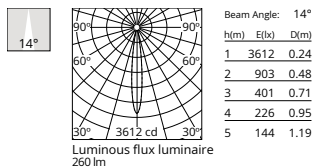

Physical

Colour	Black/Bronze
Trim	No
Orientation	Fixed
Recessed depth (mm)	48
Length (mm)	46
Canopy width (mm)	0
Canopy height (mm)	0
Net weight (kg)	7.0000000000000007E-2
Package height (mm)	6
Package width (mm)	13
Package length (mm)	7
IP internal	20
IP external	54

Photometric

Lighting type	Direct
Light distribution	Symmetric
CCT (K)	2700
CRI>	90
McAdam steps (SDCM)	3
Rf fidelity index	93
Rg gamut index	98
LED Life / Failure Ratio	L90B20>52.000h_Tc85°C
Beam angle C0-180 (°)	14
Beam angle C90-270 (°)	14
Extreme cut off	Yes
UGR _L	<10