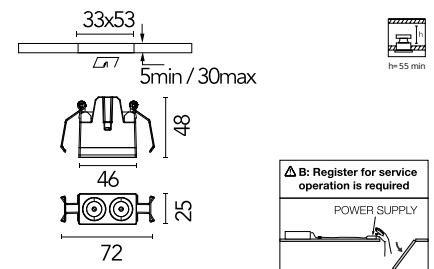

Are you a professional and your project needs consulting and support?

[BOOK AN APPOINTMENT](#)

Main specifications

| | |
|------------------------|---------------------|
| Mounting | Recessed |
| Environments | Indoor dry location |
| Light source type | LED |
| Light sources included | Yes |
| LED type | Power LED |
| Lamp category | LED |
| Number of lamps | 1 |
| Power (W) | 3.1 |
| System power (W) | 4.6 |
| Source flux (lm) | 295 |
| Lumen Output (lm) | 259 |
| Efficacy (lm/W) | 56 |

Physical

| | |
|---------------------|-----------------------|
| Colour | White/Black |
| Trim | No |
| Orientation | Fixed |
| Recessed depth (mm) | 48 |
| Length (mm) | 46 |
| Canopy width (mm) | 0 |
| Canopy height (mm) | 0 |
| Net weight (kg) | 7.0000000000000007E-2 |
| Package height (mm) | 6 |
| Package width (mm) | 13 |
| Package length (mm) | 7 |
| IP internal | 20 |
| IP external | 54 |