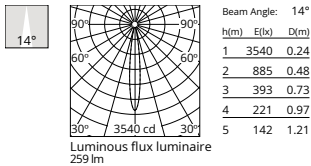

Physical

| | |
|---------------------|-----------------------|
| Colour | White/Black |
| Trim | No |
| Orientation | Fixed |
| Recessed depth (mm) | 48 |
| Length (mm) | 46 |
| Canopy width (mm) | 0 |
| Canopy height (mm) | 0 |
| Net weight (kg) | 7.0000000000000007E-2 |
| Package height (mm) | 6 |
| Package width (mm) | 13 |
| Package length (mm) | 7 |
| IP internal | 20 |
| IP external | 54 |

Download

[Mounting instructions](#)  PDF

Photometric Files

[LDT / IES](#)  ZIP

Technical Drawings

[2D](#)  ZIP

[3D](#)  ZIP

Schematic light drawing

Photometric

| | |
|--------------------------|-----------------------|
| Lighting type | Direct |
| Light distribution | Symmetric |
| CCT (K) | 2700 |
| CRI> | 90 |
| McAdam steps (SDCM) | 3 |
| Rf fidelity index | 93 |
| Rg gamut index | 98 |
| LED Life / Failure Ratio | L90B20>52.000h_Tc85°C |
| Beam angle C0-180 (°) | 14 |
| Beam angle C90-270 (°) | 14 |
| Extreme cut off | Yes |
| UGR _L | <10 |