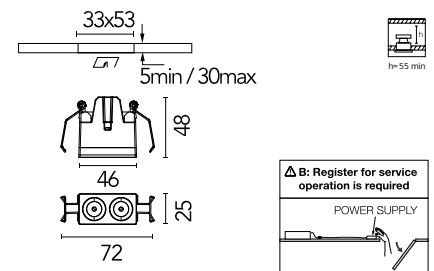

Are you a professional and your project needs consulting and support?

[BOOK AN APPOINTMENT](#)

Main specifications

| | |
|------------------------|---------------------|
| Mounting | Recessed |
| Environments | Indoor dry location |
| Light source type | LED |
| Light sources included | Yes |
| LED type | Power LED |
| Lamp category | LED |
| Number of lamps | 1 |
| Power (W) | 3.1 |
| System power (W) | 4.6 |
| Source flux (lm) | 309 |
| Lumen Output (lm) | 279 |
| Efficacy (lm/W) | 60 |

Physical

| | |
|---------------------|-----------------------|
| Colour | Black/White |
| Trim | No |
| Orientation | Fixed |
| Recessed depth (mm) | 48 |
| Length (mm) | 46 |
| Canopy width (mm) | 0 |
| Canopy height (mm) | 0 |
| Net weight (kg) | 7.0000000000000007E-2 |
| Package height (mm) | 6 |
| Package width (mm) | 13 |
| Package length (mm) | 7 |
| IP internal | 20 |
| IP external | 54 |