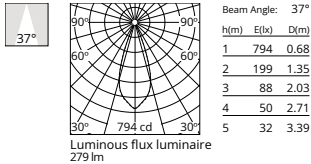

Physical

| | |
|---------------------|-----------------------|
| Colour | Black/White |
| Trim | No |
| Orientation | Fixed |
| Recessed depth (mm) | 48 |
| Length (mm) | 46 |
| Canopy width (mm) | 0 |
| Canopy height (mm) | 0 |
| Net weight (kg) | 7.0000000000000007E-2 |
| Package height (mm) | 6 |
| Package width (mm) | 13 |
| Package length (mm) | 7 |
| IP internal | 20 |
| IP external | 54 |

Photometric

| | |
|--------------------------|-----------------------|
| Lighting type | Direct |
| Light distribution | Symmetric |
| CCT (K) | 3000 |
| CRI> | 90 |
| McAdam steps (SDCM) | 3 |
| Rf fidelity index | 91 |
| Rg gamut index | 101 |
| LED Life / Failure Ratio | L90B20>52.000h_Tc85°C |
| Beam angle C0-180 (°) | 37 |
| Beam angle C90-270 (°) | 38 |
| Extreme cut off | Yes |
| UGR _L | <10 |