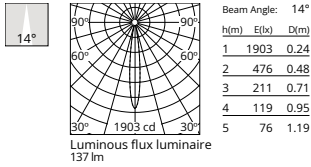

Schematic light drawing

Photometric

Lighting type	Direct
Light distribution	Symmetric
CCT (K)	3000
CRI>	90
McAdam steps (SDCM)	3
Rf fidelity index	91
Rg gamut index	101
LED Life / Failure Ratio	L90B20>52.000h_Tc85°C
Extreme cut off	Yes

Electrical

Insulation class	III
Forward voltage (V)	3
LED current (mA)	500
Power supply	Remote
Dimmable	Yes
Power supply type	Dimmable
Dimming interface	Remote Dimmable (Dimmer Not Included)
Batteries inside	No