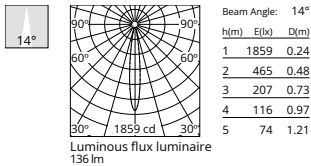

Schematic light drawing

Photometric

Lighting type	Direct
Light distribution	Symmetric
CCT (K)	3000
CRI>	90
McAdam steps (SDCM)	3
Rf fidelity index	91
Rg gamut index	101
LED Life / Failure Ratio	L90B20>52.000h_Tc85°C
Extreme cut off	Yes

Electrical

Insulation class	III
Forward voltage (V)	3
LED current (mA)	500
Power supply	Remote
Dimmable	Yes
Power supply type	Dimmable
Dimming interface	Remote Dimmable (Dimmer Not Included)
Batteries inside	No