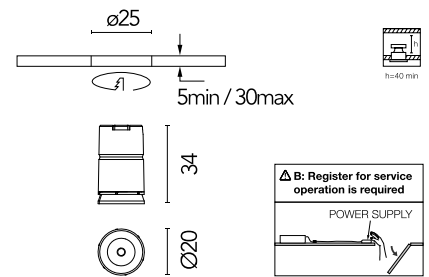

### Physical

Colour	Black
Orientation	Fixed
Recessed depth (mm)	42
Spot diameter (mm)	20
Length (mm)	20
Canopy width (mm)	0
Canopy height (mm)	0
Net weight (kg)	0.08
Package height (mm)	9
Package width (mm)	14
Package length (mm)	10
IP internal	20
IP external	54