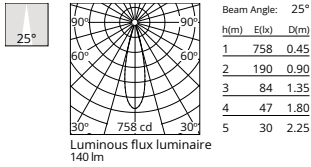

Schematic light drawing

Photometric

Lighting type	Direct
Light distribution	Symmetric
CCT (K)	3000
CRI>	90
McAdam steps (SDCM)	3
Rf fidelity index	91
Rg gamut index	101
LED Life / Failure Ratio	L90B20>52.000h_Tc85°C
Extreme cut off	Yes

Electrical

Insulation class	III
Forward voltage (V)	3
LED current (mA)	500
Power supply	Remote
Dimmable	Yes
Power supply type	Dimmable
Dimming interface	Remote Dimmable (Dimmer Not Included)
Batteries inside	No