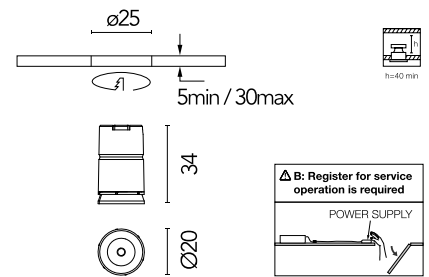

### Physical

Colour	Bronze
Orientation	Fixed
Recessed depth (mm)	42
Spot diameter (mm)	20
Length (mm)	20
Canopy width (mm)	0
Canopy height (mm)	0
Net weight (kg)	0.08
Package height (mm)	9
Package width (mm)	14
Package length (mm)	10
IP internal	20
IP external	54