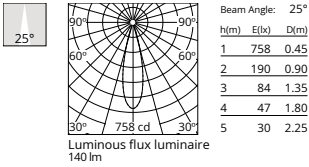

Schematic light drawing

Photometric

Lighting type	Direct
Light distribution	Symmetric
CCT (K)	3000
CRI>	90
McAdam steps (SDCM)	3
Rf fidelity index	91
Rg gamut index	101
LED Life / Failure Ratio	L90B20>52.000h_Tc85°C
Extreme cut off	Yes

Electrical

Insulation class	III
Forward voltage (V)	3
LED current (mA)	500
Power supply	Remote
Dimmable	Yes
Power supply type	Dimmable
Dimming interface	Remote Dimmable (Dimmer Not Included)
Batteries inside	No