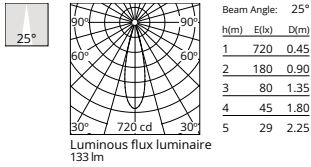

Schematic light drawing

Photometric

Lighting type	Direct
Light distribution	Symmetric
CCT (K)	2700
CRI>	90
McAdam steps (SDCM)	3
Rf fidelity index	93
Rg gamut index	98
LED Life / Failure Ratio	L90B20>52.000h_Tc85°C
Extreme cut off	Yes

Electrical

Insulation class	III
Forward voltage (V)	3
LED current (mA)	500
Power supply	Remote
Dimmable	Yes
Power supply type	Dimmable
Dimming interface	Remote Dimmable (Dimmer Not Included)
Batteries inside	No