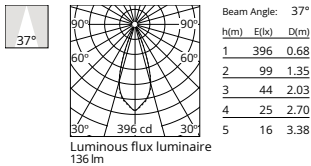

Schematic light drawing

Photometric

Lighting type	Direct
Light distribution	Symmetric
CCT (K)	3000
CRI>	90
McAdam steps (SDCM)	3
Rf fidelity index	91
Rg gamut index	101
LED Life / Failure Ratio	L90B20>52.000h_Tc85°C
Extreme cut off	Yes

Electrical

Insulation class	III
Forward voltage (V)	3
LED current (mA)	500
Power supply	Remote
Dimmable	Yes
Power supply type	Dimmable
Dimming interface	Remote Dimmable (Dimmer Not Included)
Batteries inside	No