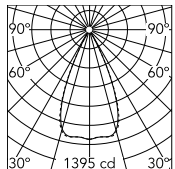

Schematic light drawing

h(m)	E(lx)	D(m)
1	1395	0.89
2	349	1.78
3	155	2.67
4	87	3.56
5	56	4.45

Photometric

Lighting type	Direct
Light distribution	Symmetric
CCT (K)	3000
CRI>	90
LED Life / Failure Ratio	L80B10 > 50.000h (Tc=85°C)
Beam angle C0-180 (°)	48
Beam angle C90-270 (°)	48
Extreme cut off	No
UGR_L	<10

Electrical

Insulation class	II
Frequency (Hz)	50/60
Main voltage (Vac)	220-240
LED current (mA)	900
Power supply	Remote included
Dimmable	Yes
Power supply type	Mains Cut Dimming