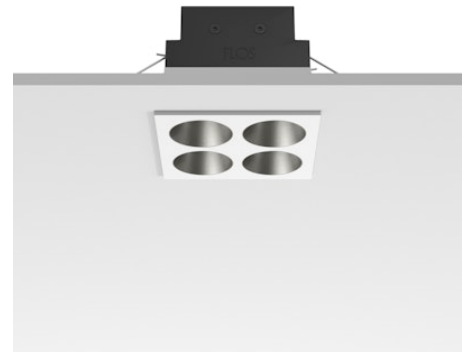

FLOS

05.0639.40CNI White/Steel

Light Shadow Fixed Trim Mains Dimming Version 4 Spots Square Optic Wide Flood

Designed by FLOS Architectural, 2022

818lm - 3000K - CRI> 90 - Beam° 48

Recessed integrated luminaire with 4 LED lighting spots. Remote power supply included (220-240V). Pre-installation frame not required.

Are you a professional and your project needs consulting and support?

[BOOK AN APPOINTMENT](#)

Main specifications

| | |
|------------------------|---------------------|
| Mounting | Ceiling recessed |
| Environments | Indoor dry location |
| Light source type | LED |
| Light sources included | Yes |
| LED type | Power LED |
| Number of lamps | 1 |
| System power (W) | 9 |
| Source flux (lm) | 1016 |
| Lumen Output (lm) | 818 |
| Efficacy (lm/W) | 90 |

Physical

| | |
|---------------------|-------------|
| Colour | White/Steel |
| Trim | Yes |
| Orientation | Fixed |
| Net weight (kg) | 0.34 |
| Package height (mm) | 16 |
| Package width (mm) | 14 |
| Package length (mm) | 21 |
| IP internal | 20 |
| IP external | 55 |