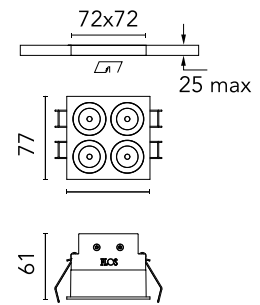

FLOS

05.0616.14CNI Black/Black

Light Shadow Fixed Trim Mains Dimming Version 4 Spots Square Optic Medium

Designed by FLOS Architectural, 2022

833lm - 3000K - CRI> 90 - Beam° 24

Recessed integrated luminaire with 4 LED lighting spots. Remote power supply included (220-240V). Pre-installation frame not required.

Are you a professional and your project needs consulting and support?

[BOOK AN APPOINTMENT](#)

Main specifications

Mounting	Ceiling recessed
Environments	Indoor dry location
Light source type	LED
Light sources included	Yes
LED type	Power LED
Number of lamps	1
System power (W)	9
Source flux (lm)	1016
Lumen Output (lm)	833
Efficacy (lm/W)	92

Physical

Colour	Black/Black
Trim	Yes
Orientation	Fixed
Net weight (kg)	0.34
Package height (mm)	16
Package width (mm)	14
Package length (mm)	21
IP internal	20
IP external	55

Download

Mounting instructions [↓ PDF](#)

Schematic light drawing

h(m)	E(lx)	D(m)
1	4889	0.43
2	1222	0.87
3	543	1.30
4	306	1.74
5	196	2.17

Photometric

Lighting type	Direct
Light distribution	Symmetric
CCT (K)	3000
CRI>	90
LED Life / Failure Ratio	L80B10 > 50.000h (Tc=85°C)
Beam angle C0-180 (°)	24
Beam angle C90-270 (°)	25
Extreme cut off	No
UGR _L	<10