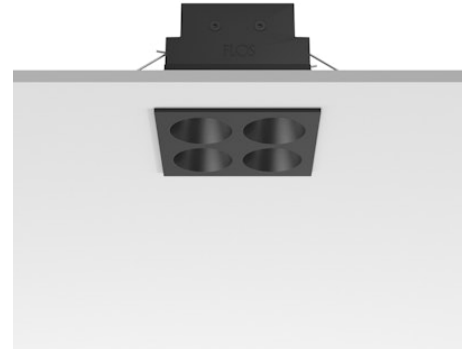

FLOS

05.0616.14CNI Black/Black

Light Shadow Fixed Trim Mains Dimming Version 4 Spots Square Optic Medium

Designed by FLOS Architectural, 2022

833lm - 3000K - CRI> 90 - Beam° 24

Recessed integrated luminaire with 4 LED lighting spots. Remote power supply included (220-240V). Pre-installation frame not required.

Are you a professional and your project needs consulting and support?

[BOOK AN APPOINTMENT](#)

Main specifications

Mounting	Ceiling recessed
Environments	Indoor dry location
Light source type	LED
Light sources included	Yes
LED type	Power LED
Number of lamps	1
System power (W)	9
Source flux (lm)	1016
Lumen Output (lm)	833
Efficacy (lm/W)	92

Physical

Colour	Black/Black
Trim	Yes
Orientation	Fixed
Net weight (kg)	0.34
Package height (mm)	16
Package width (mm)	14
Package length (mm)	21
IP internal	20
IP external	55

Download

Mounting instructions [↓ PDF](#)