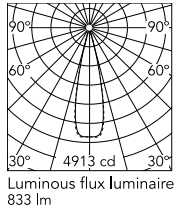

Physical

Colour	Black/Black
Trim	Yes
Orientation	Fixed
Net weight (kg)	0.34
Package height (mm)	16
Package width (mm)	14
Package length (mm)	21
IP internal	20
IP external	55

Download

Mounting instructions [↓ PDF](#)

Schematic light drawing

h(m)	E(lx)	D(m)
1	4889	0.43
2	1222	0.87
3	543	1.30
4	306	1.74
5	196	2.17

Photometric

Lighting type	Direct
Light distribution	Symmetric
CCT (K)	3000
CRI>	90
LED Life / Failure Ratio	L80B10 > 50.000h (Tc=85°C)
Beam angle C0-180 (°)	24
Beam angle C90-270 (°)	25
Extreme cut off	No
UGR _L	<10