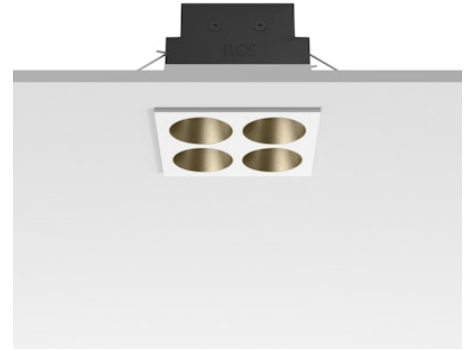

FLOS

05.0612.40CNI White/Bronze

Light Shadow Fixed Trim Mains Dimming Version 4 Spots Square Optic Medium

Designed by FLOS Architectural, 2022

792lm - 2700K - CRI> 90 - Beam° 25

Recessed integrated luminaire with 4 LED lighting spots. Remote power supply included (220-240V). Pre-installation frame not required.

Are you a professional and your project needs consulting and support?

[BOOK AN APPOINTMENT](#)

Main specifications

Mounting	Ceiling recessed
Environments	Indoor dry location
Light source type	LED
Light sources included	Yes
LED type	Power LED
Number of lamps	1
System power (W)	9
Source flux (lm)	956
Lumen Output (lm)	792
Efficacy (lm/W)	88

Physical

Colour	White/Bronze
Trim	Yes
Orientation	Fixed
Net weight (kg)	0.34
Package height (mm)	16
Package width (mm)	14
Package length (mm)	21
IP internal	20
IP external	55

Download

Mounting instructions [↓ PDF](#)