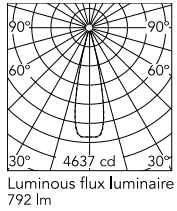

Physical

Colour	White/Bronze
Trim	Yes
Orientation	Fixed
Net weight (kg)	0.34
Package height (mm)	16
Package width (mm)	14
Package length (mm)	21
IP internal	20
IP external	55

Download

Mounting instructions [↓ PDF](#)

Schematic light drawing

h(m)	E(lx)	D(m)
1	4618	0.44
2	1154	0.88
3	513	1.32
4	289	1.76
5	185	2.20

Photometric

Lighting type	Direct
Light distribution	Symmetric
CCT (K)	2700
CRI>	90
LED Life / Failure Ratio	L80B10 > 50.000h (Tc=85°C)
Beam angle C0-180 (°)	25
Beam angle C90-270 (°)	25
Extreme cut off	No
UGR _L	<10