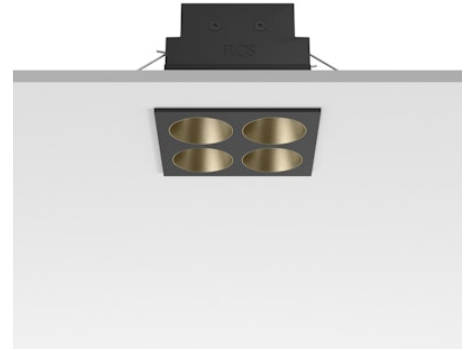

## Light Shadow Fixed Trim Mains Dimming Version 4 Spots Square Optic Medium

Designed by FLOS Architectural, 2022

792lm - 2700K - CRI> 90 - Beam° 25

Recessed integrated luminaire with 4 LED lighting spots. Remote power supply included (220-240V). Pre-installation frame not required.

### Main specifications

Mounting	Ceiling recessed
Environments	Indoor dry location
Light source type	LED
Light sources included	Yes
LED type	Power LED
Number of lamps	1
System power (W)	9
Source flux (lm)	956
Lumen Output (lm)	792
Efficacy (lm/W)	88