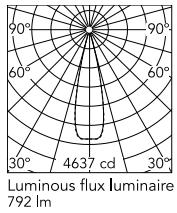

### Physical

Colour	Black/Bronze
Trim	Yes
Orientation	Fixed
Net weight (kg)	0.34
Package height (mm)	16
Package width (mm)	14
Package length (mm)	21
IP internal	20
IP external	55

### Technical Drawings

2D [↓ ZIP](#)

3D [↓ ZIP](#)

## Schematic light drawing

h(m)	E(lx)	D(m)
1	4618	0.44
2	1154	0.88
3	513	1.32
4	289	1.76
5	185	2.20