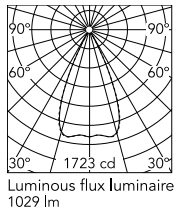

Physical

Colour	Black/Bronze
Trim	Yes
Orientation	Fixed
Net weight (kg)	0.34
Package height (mm)	16
Package width (mm)	14
Package length (mm)	21
IP internal	20
IP external	55

Download

Mounting instructions [↓ PDF](#)

Schematic light drawing

Photometric

Lighting type	Direct
Light distribution	Symmetric
CCT (K)	3000
CRI>	90
LED Life / Failure Ratio	L80B10 > 50.000h (Tc=85°C)
Beam angle C0-180 (°)	49
Beam angle C90-270 (°)	49
Extreme cut off	No
UGR _L	<10