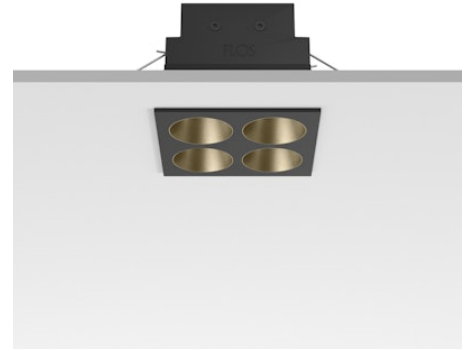

FLOS

05.0637.14CDA Black/Bronze

Light Shadow Fixed Trim Dali Version 4 Spots Square Optic Wide Flood

Designed by FLOS Architectural, 2022

1029lm - 3000K - CRI> 90 - Beam° 49

Recessed integrated luminaire with 4 LED lighting spots. Remote power supply included (220-240V). Pre-installation frame not required.

Are you a professional and your project needs consulting and support?

[BOOK AN APPOINTMENT](#)

Main specifications

Mounting	Ceiling recessed
Environments	Indoor dry location
Light source type	LED
Light sources included	Yes
LED type	Power LED
Number of lamps	1
System power (W)	10.8
Source flux (lm)	1281
Lumen Output (lm)	1029
Efficacy (lm/W)	95

Physical

Colour	Black/Bronze
Trim	Yes
Orientation	Fixed
Net weight (kg)	0.34
Package height (mm)	16
Package width (mm)	14
Package length (mm)	21
IP internal	20
IP external	55

Download

Mounting instructions [↓ PDF](#)

Schematic light drawing

Photometric

Lighting type	Direct
Light distribution	Symmetric
CCT (K)	3000
CRI>	90
LED Life / Failure Ratio	L80B10 > 50.000h (Tc=85°C)
Beam angle C0-180 (°)	49
Beam angle C90-270 (°)	49
Extreme cut off	No
UGR _L	<10