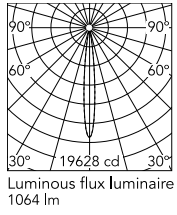

Physical

Colour	Black/Bronze
Trim	Yes
Orientation	Fixed
Net weight (kg)	0.34
Package height (mm)	16
Package width (mm)	14
Package length (mm)	21
IP internal	20
IP external	55

Download

Mounting instructions [↓ PDF](#)

Schematic light drawing

h(m)	E(lx)	D(m)
1	19628	0.20
2	4907	0.40
3	2181	0.60
4	1227	0.80
5	785	1.00

Photometric

Lighting type	Direct
Light distribution	Symmetric
CCT (K)	3000
CRI>	90
LED Life / Failure Ratio	L80B10 > 50.000h (Tc=85°C)
Beam angle C0-180 (°)	11
Beam angle C90-270 (°)	11
Extreme cut off	No
UGR _L	<10