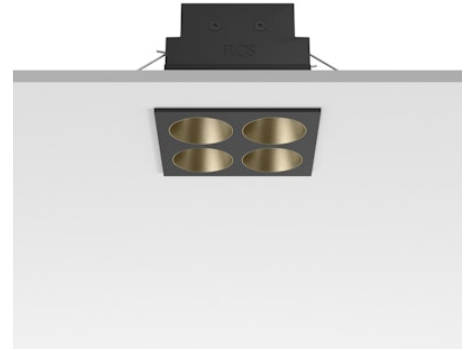

FLOS

05.0607.14CDA Black/Bronze

Light Shadow Fixed Trim Dali Version 4 Spots Square Optic Spot

Designed by FLOS Architectural, 2022

1064lm - 3000K - CRI> 90 - Beam° 11

Recessed integrated luminaire with 4 LED lighting spots. Remote power supply included (220-240V). Pre-installation frame not required.

Are you a professional and your project needs consulting and support?

[BOOK AN APPOINTMENT](#)

Main specifications

Mounting	Ceiling recessed
Environments	Indoor dry location
Light source type	LED
Light sources included	Yes
LED type	Power LED
Number of lamps	1
System power (W)	10.8
Source flux (lm)	1281
Lumen Output (lm)	1064
Efficacy (lm/W)	98

Physical

Colour	Black/Bronze
Trim	Yes
Orientation	Fixed
Net weight (kg)	0.34
Package height (mm)	16
Package width (mm)	14
Package length (mm)	21
IP internal	20
IP external	55

Download

Mounting instructions [↓ PDF](#)