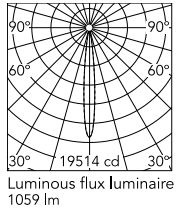

Physical

Colour	Black/Black
Trim	Yes
Orientation	Fixed
Net weight (kg)	0.34
Package height (mm)	16
Package width (mm)	14
Package length (mm)	21
IP internal	20
IP external	55

Download

Mounting instructions [↓ PDF](#)

Schematic light drawing

Photometric

Lighting type	Direct
Light distribution	Symmetric
CCT (K)	3000
CRI>	90
LED Life / Failure Ratio	L80B10 > 50.000h (Tc=85°C)
Beam angle C0-180 (°)	11
Beam angle C90-270 (°)	11
Extreme cut off	No
UGR _L	<10