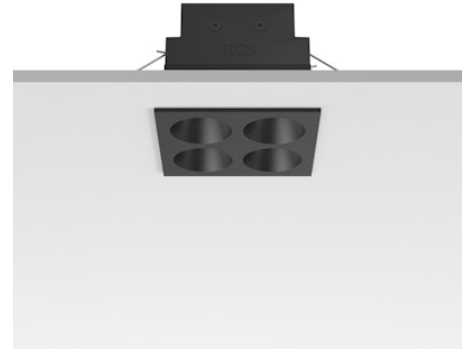

FLOS

05.0606.14CDA Black/Black

Light Shadow Fixed Trim Dali Version 4 Spots Square Optic Spot

Designed by FLOS Architectural, 2022

1059lm - 3000K - CRI> 90 - Beam° 11

Recessed integrated luminaire with 4 LED lighting spots. Remote power supply included (220-240V). Pre-installation frame not required.

Are you a professional and your project needs consulting and support?

[BOOK AN APPOINTMENT](#)

Main specifications

Mounting	Ceiling recessed
Environments	Indoor dry location
Light source type	LED
Light sources included	Yes
LED type	Power LED
Number of lamps	1
System power (W)	10.8
Source flux (lm)	1281
Lumen Output (lm)	1059
Efficacy (lm/W)	98

Physical

Colour	Black/Black
Trim	Yes
Orientation	Fixed
Net weight (kg)	0.34
Package height (mm)	16
Package width (mm)	14
Package length (mm)	21
IP internal	20
IP external	55

Download

Mounting instructions [↓ PDF](#)