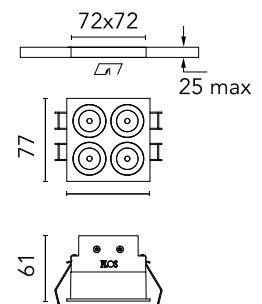

FLOS

05.0606.14CDA Black/Black

Light Shadow Fixed Trim Dali Version 4 Spots Square Optic Spot

Designed by FLOS Architectural, 2022

1059lm - 3000K - CRI> 90 - Beam° 11

Recessed integrated luminaire with 4 LED lighting spots. Remote power supply included (220-240V). Pre-installation frame not required.

Are you a professional and your project needs consulting and support?

[BOOK AN APPOINTMENT](#)

Main specifications

Mounting	Ceiling recessed
Environments	Indoor dry location
Light source type	LED
Light sources included	Yes
LED type	Power LED
Number of lamps	1
System power (W)	10.8
Source flux (lm)	1281
Lumen Output (lm)	1059
Efficacy (lm/W)	98

Physical

Colour	Black/Black
Trim	Yes
Orientation	Fixed
Net weight (kg)	0.34
Package height (mm)	16
Package width (mm)	14
Package length (mm)	21
IP internal	20
IP external	55

Download

Mounting instructions [↓ PDF](#)

Schematic light drawing

Photometric

Lighting type	Direct
Light distribution	Symmetric
CCT (K)	3000
CRI>	90
LED Life / Failure Ratio	L80B10 > 50.000h (Tc=85°C)
Beam angle C0-180 (°)	11
Beam angle C90-270 (°)	11
Extreme cut off	No
UGR _L	<10