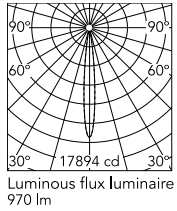

Physical

Colour	Black/Bronze
Trim	Yes
Orientation	Fixed
Net weight (kg)	0.34
Package height (mm)	16
Package width (mm)	14
Package length (mm)	21
IP internal	20
IP external	55

Download

Mounting instructions [↓ PDF](#)

Schematic light drawing

h(m)	E(lx)	D(m)
1	17894	0.20
2	4474	0.40
3	1988	0.60
4	1118	0.80
5	716	1.00

Photometric

Lighting type	Direct
Light distribution	Symmetric
CCT (K)	2700
CRI>	90
LED Life / Failure Ratio	L80B10 > 50.000h (Tc=85°C)
Beam angle C0-180 (°)	11
Beam angle C90-270 (°)	11
Extreme cut off	No
UGR _L	<10