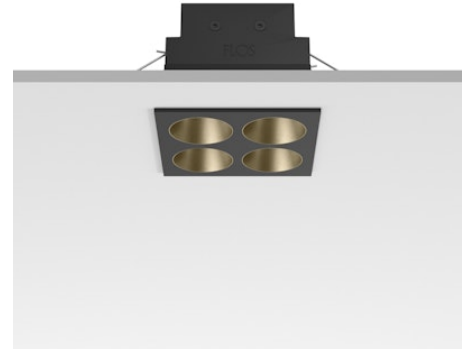

FLOS

05.0602.14CDA Black/Bronze

Light Shadow Fixed Trim Dali Version 4 Spots Square Optic Spot

Designed by FLOS Architectural, 2022

970lm - 2700K - CRI> 90 - Beam° 11

Recessed integrated luminaire with 4 LED lighting spots. Remote power supply included (220-240V). Pre-installation frame not required.

Are you a professional and your project needs consulting and support?

[BOOK AN APPOINTMENT](#)

Main specifications

Mounting	Ceiling recessed
Environments	Indoor dry location
Light source type	LED
Light sources included	Yes
LED type	Power LED
Number of lamps	1
System power (W)	10.8
Source flux (lm)	1169
Lumen Output (lm)	970
Efficacy (lm/W)	89

Physical

Colour	Black/Bronze
Trim	Yes
Orientation	Fixed
Net weight (kg)	0.34
Package height (mm)	16
Package width (mm)	14
Package length (mm)	21
IP internal	20
IP external	55

Download

Mounting instructions [↓ PDF](#)