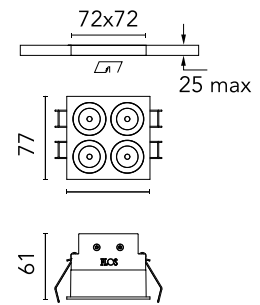

FLOS

05.0602.14CDA Black/Bronze

Light Shadow Fixed Trim Dali Version 4 Spots Square Optic Spot

Designed by FLOS Architectural, 2022

970lm - 2700K - CRI> 90 - Beam° 11

Recessed integrated luminaire with 4 LED lighting spots. Remote power supply included (220-240V). Pre-installation frame not required.

Are you a professional and your project needs consulting and support?

[BOOK AN APPOINTMENT](#)

Main specifications

Mounting	Ceiling recessed
Environments	Indoor dry location
Light source type	LED
Light sources included	Yes
LED type	Power LED
Number of lamps	1
System power (W)	10.8
Source flux (lm)	1169
Lumen Output (lm)	970
Efficacy (lm/W)	89

Physical

Colour	Black/Bronze
Trim	Yes
Orientation	Fixed
Net weight (kg)	0.34
Package height (mm)	16
Package width (mm)	14
Package length (mm)	21
IP internal	20
IP external	55

Download

Mounting instructions [↓ PDF](#)

Schematic light drawing

h(m)	E(lx)	D(m)
1	17894	0.20
2	4474	0.40
3	1988	0.60
4	1118	0.80
5	716	1.00

Photometric

Lighting type	Direct
Light distribution	Symmetric
CCT (K)	2700
CRI>	90
LED Life / Failure Ratio	L80B10 > 50.000h (Tc=85°C)
Beam angle C0-180 (°)	11
Beam angle C90-270 (°)	11
Extreme cut off	No
UGR _L	<10