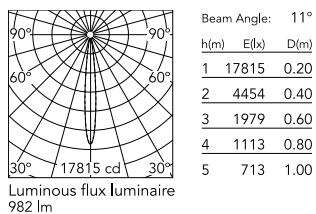

Physical

Colour	Black/White
Trim	Yes
Orientation	Fixed
Net weight (kg)	0.34
Package height (mm)	16
Package width (mm)	14
Package length (mm)	21
IP internal	20
IP external	55

Download

Mounting instructions [↓ PDF](#)

Schematic light drawing

Photometric

Lighting type	Direct
Light distribution	Symmetric
CCT (K)	2700
CRI>	90
LED Life / Failure Ratio	L80B10 > 50.000h (Tc=85°C)
Beam angle C0-180 (°)	11
Beam angle C90-270 (°)	11
Extreme cut off	No
UGR _L	<10