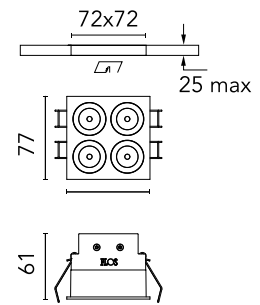

FLOS

05.0600.14CDA Black/White

Light Shadow Fixed Trim Dali Version 4 Spots Square Optic Spot

Designed by FLOS Architectural, 2022

982lm - 2700K - CRI> 90 - Beam° 11

Recessed integrated luminaire with 4 LED lighting spots. Remote power supply included (220-240V). Pre-installation frame not required.

Are you a professional and your project needs consulting and support?

[BOOK AN APPOINTMENT](#)

Main specifications

Mounting	Ceiling recessed
Environments	Indoor dry location
Light source type	LED
Light sources included	Yes
LED type	Power LED
Number of lamps	1
System power (W)	10.8
Source flux (lm)	1169
Lumen Output (lm)	982
Efficacy (lm/W)	90

Physical

Colour	Black/White
Trim	Yes
Orientation	Fixed
Net weight (kg)	0.34
Package height (mm)	16
Package width (mm)	14
Package length (mm)	21
IP internal	20
IP external	55

Download

Mounting instructions [↓ PDF](#)

Schematic light drawing

Photometric

Lighting type	Direct
Light distribution	Symmetric
CCT (K)	2700
CRI>	90
LED Life / Failure Ratio	L80B10 > 50.000h (Tc=85°C)
Beam angle C0-180 (°)	11
Beam angle C90-270 (°)	11
Extreme cut off	No
UGR _L	<10