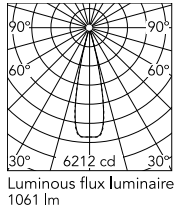

Physical

Colour	Black/Bronze
Trim	Yes
Orientation	Fixed
Net weight (kg)	0.34
Package height (mm)	16
Package width (mm)	14
Package length (mm)	21
IP internal	20
IP external	55

Download

Mounting instructions [↓ PDF](#)

Schematic light drawing

h(m)	E(lx)	D(m)
1	6186	0.44
2	1546	0.88
3	687	1.32
4	387	1.76
5	247	2.20

Photometric

Lighting type	Direct
Light distribution	Symmetric
CCT (K)	3000
CRI>	90
LED Life / Failure Ratio	L80B10 > 50.000h (Tc=85°C)
Beam angle C0-180 (°)	25
Beam angle C90-270 (°)	25
Extreme cut off	No
UGR _L	<10