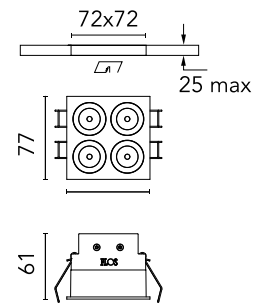

FLOS

05.0617.14CDA Black/Bronze

Light Shadow Fixed Trim Dali Version 4 Spots Square Optic Medium

Designed by FLOS Architectural, 2022

1061lm - 3000K - CRI> 90 - Beam° 25

Recessed integrated luminaire with 4 LED lighting spots. Remote power supply included (220-240V). Pre-installation frame not required.

Are you a professional and your project needs consulting and support?

[BOOK AN APPOINTMENT](#)

Main specifications

Mounting	Ceiling recessed
Environments	Indoor dry location
Light source type	LED
Light sources included	Yes
LED type	Power LED
Number of lamps	1
System power (W)	10.8
Source flux (lm)	1281
Lumen Output (lm)	1061
Efficacy (lm/W)	98

Physical

Colour	Black/Bronze
Trim	Yes
Orientation	Fixed
Net weight (kg)	0.34
Package height (mm)	16
Package width (mm)	14
Package length (mm)	21
IP internal	20
IP external	55

Download

Mounting instructions [↓ PDF](#)

Schematic light drawing

h(m)	E(lx)	D(m)
1	6186	0.44
2	1546	0.88
3	687	1.32
4	387	1.76
5	247	2.20

Photometric

Lighting type	Direct
Light distribution	Symmetric
CCT (K)	3000
CRI>	90
LED Life / Failure Ratio	L80B10 > 50.000h (Tc=85°C)
Beam angle C0-180 (°)	25
Beam angle C90-270 (°)	25
Extreme cut off	No
UGR _L	<10