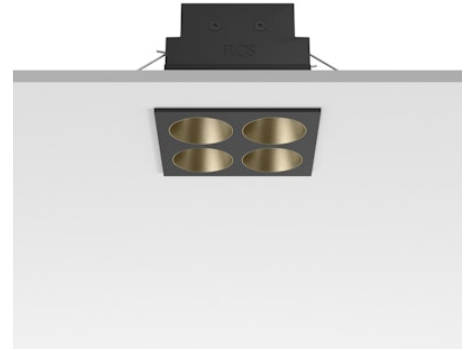

FLOS

05.0617.14CDA Black/Bronze

Light Shadow Fixed Trim Dali Version 4 Spots Square Optic Medium

Designed by FLOS Architectural, 2022

1061lm - 3000K - CRI> 90 - Beam° 25

Recessed integrated luminaire with 4 LED lighting spots. Remote power supply included (220-240V). Pre-installation frame not required.

Are you a professional and your project needs consulting and support?

[BOOK AN APPOINTMENT](#)

Main specifications

Mounting	Ceiling recessed
Environments	Indoor dry location
Light source type	LED
Light sources included	Yes
LED type	Power LED
Number of lamps	1
System power (W)	10.8
Source flux (lm)	1281
Lumen Output (lm)	1061
Efficacy (lm/W)	98

Physical

Colour	Black/Bronze
Trim	Yes
Orientation	Fixed
Net weight (kg)	0.34
Package height (mm)	16
Package width (mm)	14
Package length (mm)	21
IP internal	20
IP external	55

Download

Mounting instructions [↓ PDF](#)