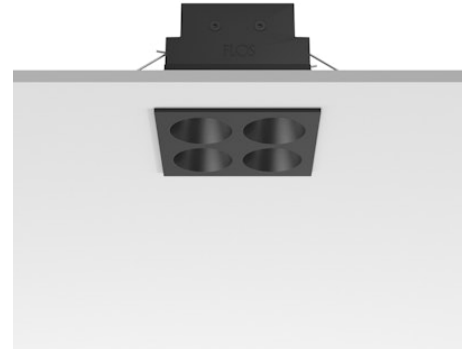

FLOS

05.0616.14CDA Black/Black

Light Shadow Fixed Trim Dali Version 4 Spots Square Optic Medium

Designed by FLOS Architectural, 2022

1050lm - 3000K - CRI> 90 - Beam° 24

Recessed integrated luminaire with 4 LED lighting spots. Remote power supply included (220-240V). Pre-installation frame not required.

Are you a professional and your project needs consulting and support?

[BOOK AN APPOINTMENT](#)

Main specifications

Mounting	Ceiling recessed
Environments	Indoor dry location
Light source type	LED
Light sources included	Yes
LED type	Power LED
Number of lamps	1
System power (W)	10.8
Source flux (lm)	1281
Lumen Output (lm)	1050
Efficacy (lm/W)	97

Physical

Colour	Black/Black
Trim	Yes
Orientation	Fixed
Net weight (kg)	0.34
Package height (mm)	16
Package width (mm)	14
Package length (mm)	21
IP internal	20
IP external	55

Download

Mounting instructions [↓ PDF](#)