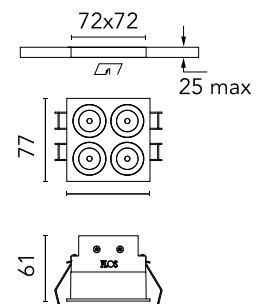

FLOS

05.0616.14CDA Black/Black

Light Shadow Fixed Trim Dali Version 4 Spots Square Optic Medium

Designed by FLOS Architectural, 2022

1050lm - 3000K - CRI> 90 - Beam° 24

Recessed integrated luminaire with 4 LED lighting spots. Remote power supply included (220-240V). Pre-installation frame not required.

Are you a professional and your project needs consulting and support?

[BOOK AN APPOINTMENT](#)

Main specifications

Mounting	Ceiling recessed
Environments	Indoor dry location
Light source type	LED
Light sources included	Yes
LED type	Power LED
Number of lamps	1
System power (W)	10.8
Source flux (lm)	1281
Lumen Output (lm)	1050
Efficacy (lm/W)	97

Physical

Colour	Black/Black
Trim	Yes
Orientation	Fixed
Net weight (kg)	0.34
Package height (mm)	16
Package width (mm)	14
Package length (mm)	21
IP internal	20
IP external	55

Download

Mounting instructions [↓ PDF](#)

Schematic light drawing

Photometric

Lighting type	Direct
Light distribution	Symmetric
CCT (K)	3000
CRI>	90
LED Life / Failure Ratio	L80B10 > 50.000h (Tc=85°C)
Beam angle C0-180 (°)	24
Beam angle C90-270 (°)	25
Extreme cut off	No
UGR _L	<10