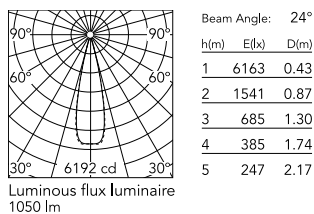

Physical

Colour	Black/Black
Trim	Yes
Orientation	Fixed
Net weight (kg)	0.34
Package height (mm)	16
Package width (mm)	14
Package length (mm)	21
IP internal	20
IP external	55

Download

Mounting instructions [↓ PDF](#)

Schematic light drawing

Photometric

Lighting type	Direct
Light distribution	Symmetric
CCT (K)	3000
CRI>	90
LED Life / Failure Ratio	L80B10 > 50.000h (Tc=85°C)
Beam angle C0-180 (°)	24
Beam angle C90-270 (°)	25
Extreme cut off	No
UGR _L	<10