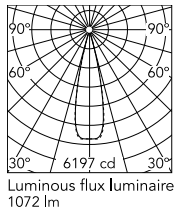

Physical

Colour	Black/White
Trim	Yes
Orientation	Fixed
Net weight (kg)	0.34
Package height (mm)	16
Package width (mm)	14
Package length (mm)	21
IP internal	20
IP external	55

Download

Mounting instructions [↓ PDF](#)

Schematic light drawing

h(m)	E(lx)	D(m)
1	6169	0.44
2	1542	0.88
3	685	1.31
4	386	1.75
5	247	2.19

Photometric

Lighting type	Direct
Light distribution	Symmetric
CCT (K)	3000
CRI>	90
LED Life / Failure Ratio	L80B10 > 50.000h (Tc=85°C)
Beam angle C0-180 (°)	25
Beam angle C90-270 (°)	25
Extreme cut off	No
UGR _L	<10