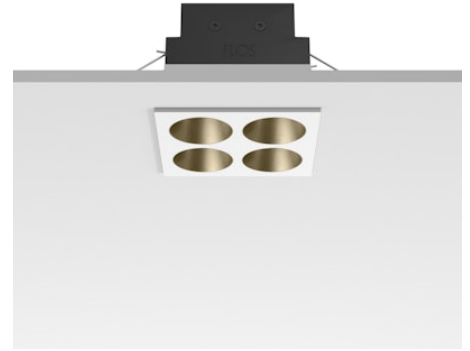

FLOS

05.0612.40CDA White/Bronze

Light Shadow Fixed Trim Dali Version 4 Spots Square Optic Medium

Designed by FLOS Architectural, 2022

968lm - 2700K - CRI> 90 - Beam° 25

Recessed integrated luminaire with 4 LED lighting spots. Remote power supply included (220-240V). Pre-installation frame not required.

Are you a professional and your project needs consulting and support?

[BOOK AN APPOINTMENT](#)

Main specifications

Mounting	Ceiling recessed
Environments	Indoor dry location
Light source type	LED
Light sources included	Yes
LED type	Power LED
Number of lamps	1
System power (W)	10.8
Source flux (lm)	1169
Lumen Output (lm)	968
Efficacy (lm/W)	89

Physical

Colour	White/Bronze
Trim	Yes
Orientation	Fixed
Net weight (kg)	0.34
Package height (mm)	16
Package width (mm)	14
Package length (mm)	21
IP internal	20
IP external	55

Download

Mounting instructions [↓ PDF](#)

Schematic light drawing

Beam Angle: 25°

h(m)	E(lx)	D(m)
1	5644	0.44
2	1411	0.88
3	627	1.32
4	353	1.76
5	226	2.20

Luminous flux luminaire
968 lm

Photometric

Lighting type	Direct
Light distribution	Symmetric
CCT (K)	2700
CRI>	90
LED Life / Failure Ratio	L80B10 > 50.000h (Tc=85°C)
Beam angle C0-180 (°)	25
Beam angle C90-270 (°)	25
Extreme cut off	No
UGR _L	<10