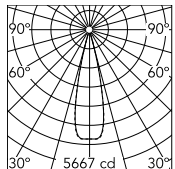

Physical

Colour	White/Bronze
Trim	Yes
Orientation	Fixed
Net weight (kg)	0.34
Package height (mm)	16
Package width (mm)	14
Package length (mm)	21
IP internal	20
IP external	55

Download

Mounting instructions [↓ PDF](#)

Schematic light drawing

Beam Angle: 25°

h(m)	E(lx)	D(m)
1	5644	0.44
2	1411	0.88
3	627	1.32
4	353	1.76
5	226	2.20

Luminous flux luminaire
968 lm

Photometric

Lighting type	Direct
Light distribution	Symmetric
CCT (K)	2700
CRI>	90
LED Life / Failure Ratio	L80B10 > 50.000h (Tc=85°C)
Beam angle C0-180 (°)	25
Beam angle C90-270 (°)	25
Extreme cut off	No
UGR _L	<10