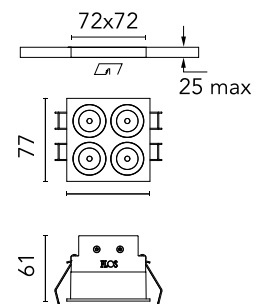

FLOS

05.0612.40CDA White/Bronze

Light Shadow Fixed Trim Dali Version 4 Spots Square Optic Medium

Designed by FLOS Architectural, 2022

968lm - 2700K - CRI> 90 - Beam° 25

Recessed integrated luminaire with 4 LED lighting spots. Remote power supply included (220-240V). Pre-installation frame not required.

Are you a professional and your project needs consulting and support?

[BOOK AN APPOINTMENT](#)

Main specifications

Mounting	Ceiling recessed
Environments	Indoor dry location
Light source type	LED
Light sources included	Yes
LED type	Power LED
Number of lamps	1
System power (W)	10.8
Source flux (lm)	1169
Lumen Output (lm)	968
Efficacy (lm/W)	89

Physical

Colour	White/Bronze
Trim	Yes
Orientation	Fixed
Net weight (kg)	0.34
Package height (mm)	16
Package width (mm)	14
Package length (mm)	21
IP internal	20
IP external	55

Download

Mounting instructions [↓ PDF](#)

Schematic light drawing

Beam Angle: 25°

h(m)	E(lx)	D(m)
1	5644	0.44
2	1411	0.88
3	627	1.32
4	353	1.76
5	226	2.20

Luminous flux luminaire
968 lm

Photometric

Lighting type	Direct
Light distribution	Symmetric
CCT (K)	2700
CRI>	90
LED Life / Failure Ratio	L80B10 > 50.000h (Tc=85°C)
Beam angle C0-180 (°)	25
Beam angle C90-270 (°)	25
Extreme cut off	No
UGR _L	<10