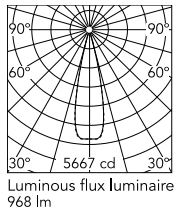

Physical

Colour	Black/Bronze
Trim	Yes
Orientation	Fixed
Net weight (kg)	0.34
Package height (mm)	16
Package width (mm)	14
Package length (mm)	21
IP internal	20
IP external	55

Download

Mounting instructions [↓ PDF](#)

Schematic light drawing

h(m)	E(lx)	D(m)
1	5644	0.44
2	1411	0.88
3	627	1.32
4	353	1.76
5	226	2.20

Photometric

Lighting type	Direct
Light distribution	Symmetric
CCT (K)	2700
CRI>	90
LED Life / Failure Ratio	L80B10 > 50.000h (Tc=85°C)
Beam angle C0-180 (°)	25
Beam angle C90-270 (°)	25
Extreme cut off	No
UGR _L	<10