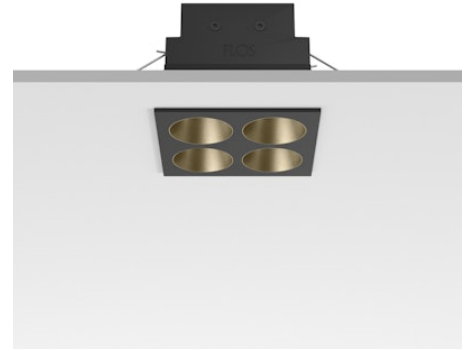

FLOS

05.0612.14CDA Black/Bronze

Light Shadow Fixed Trim Dali Version 4 Spots Square Optic Medium

Designed by FLOS Architectural, 2022

968lm - 2700K - CRI> 90 - Beam° 25

Recessed integrated luminaire with 4 LED lighting spots. Remote power supply included (220-240V). Pre-installation frame not required.

Are you a professional and your project needs consulting and support?

[BOOK AN APPOINTMENT](#)

Main specifications

Mounting	Ceiling recessed
Environments	Indoor dry location
Light source type	LED
Light sources included	Yes
LED type	Power LED
Number of lamps	1
System power (W)	10.8
Source flux (lm)	1169
Lumen Output (lm)	968
Efficacy (lm/W)	89

Physical

Colour	Black/Bronze
Trim	Yes
Orientation	Fixed
Net weight (kg)	0.34
Package height (mm)	16
Package width (mm)	14
Package length (mm)	21
IP internal	20
IP external	55

Download

Mounting instructions [↓ PDF](#)