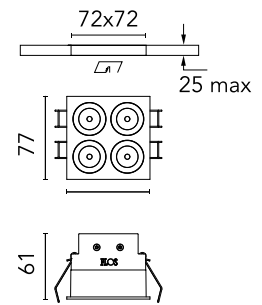

FLOS

05.0611.14CDA Black/Black

Light Shadow Fixed Trim Dali Version 4 Spots Square Optic Medium

Designed by FLOS Architectural, 2022

958lm - 2700K - CRI> 90 - Beam° 24

Recessed integrated luminaire with 4 LED lighting spots. Remote power supply included (220-240V). Pre-installation frame not required.

Are you a professional and your project needs consulting and support?

[BOOK AN APPOINTMENT](#)

Main specifications

Mounting	Ceiling recessed
Environments	Indoor dry location
Light source type	LED
Light sources included	Yes
LED type	Power LED
Number of lamps	1
System power (W)	10.8
Source flux (lm)	1169
Lumen Output (lm)	958
Efficacy (lm/W)	88

Physical

Colour	Black/Black
Trim	Yes
Orientation	Fixed
Net weight (kg)	0.34
Package height (mm)	16
Package width (mm)	14
Package length (mm)	21
IP internal	20
IP external	55

Download

Mounting instructions [↓ PDF](#)

Schematic light drawing

h(m)	E(lx)	D(m)
1	5623	0.43
2	1406	0.87
3	625	1.30
4	351	1.74
5	225	2.17

Photometric

Lighting type	Direct
Light distribution	Symmetric
CCT (K)	2700
CRI>	90
LED Life / Failure Ratio	L80B10 > 50.000h (Tc=85°C)
Beam angle C0-180 (°)	24
Beam angle C90-270 (°)	25
Extreme cut off	No
UGR _L	<10