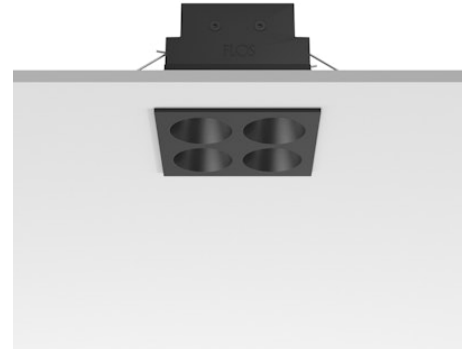

FLOS

05.0611.14CDA Black/Black

Light Shadow Fixed Trim Dali Version 4 Spots Square Optic Medium

Designed by FLOS Architectural, 2022

958lm - 2700K - CRI> 90 - Beam° 24

Recessed integrated luminaire with 4 LED lighting spots. Remote power supply included (220-240V). Pre-installation frame not required.

Are you a professional and your project needs consulting and support?

[BOOK AN APPOINTMENT](#)

Main specifications

Mounting	Ceiling recessed
Environments	Indoor dry location
Light source type	LED
Light sources included	Yes
LED type	Power LED
Number of lamps	1
System power (W)	10.8
Source flux (lm)	1169
Lumen Output (lm)	958
Efficacy (lm/W)	88

Physical

Colour	Black/Black
Trim	Yes
Orientation	Fixed
Net weight (kg)	0.34
Package height (mm)	16
Package width (mm)	14
Package length (mm)	21
IP internal	20
IP external	55

Download

Mounting instructions [↓ PDF](#)