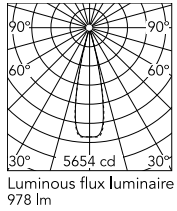

Physical

Colour	Black/White
Trim	Yes
Orientation	Fixed
Net weight (kg)	0.34
Package height (mm)	16
Package width (mm)	14
Package length (mm)	21
IP internal	20
IP external	55

Download

Mounting instructions [↓ PDF](#)

Schematic light drawing

h(m)	E(lx)	D(m)
1	5628	0.44
2	1407	0.88
3	625	1.31
4	352	1.75
5	225	2.19

Photometric

Lighting type	Direct
Light distribution	Symmetric
CCT (K)	2700
CRI>	90
LED Life / Failure Ratio	L80B10 > 50.000h (Tc=85°C)
Beam angle C0-180 (°)	25
Beam angle C90-270 (°)	25
Extreme cut off	No
UGR _L	<10