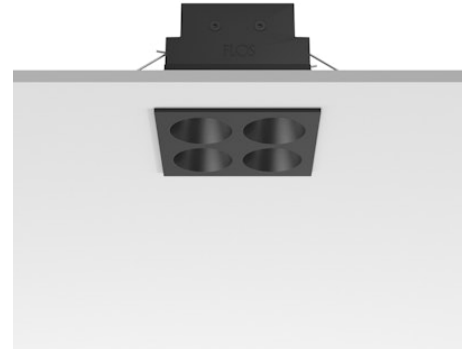

FLOS

05.0636.14CCB Black/Black

Light Shadow Fixed Trim Casambi Version 4 Spots Square Optic Wide Flood

Designed by FLOS Architectural, 2022

1021lm - 3000K - CRI> 90 - Beam° 48

Recessed integrated luminaire with 4 LED lighting spots. Remote power supply included (220-240V). Pre-installation frame not required.

Are you a professional and your project needs consulting and support?

[BOOK AN APPOINTMENT](#)

Main specifications

Mounting	Ceiling recessed
Environments	Indoor dry location
Light source type	LED
Light sources included	Yes
LED type	Power LED
Number of lamps	1
System power (W)	10.8
Source flux (lm)	1281
Lumen Output (lm)	1021
Efficacy (lm/W)	94

Physical

Colour	Black/Black
Trim	Yes
Orientation	Fixed
Net weight (kg)	0.34
IP internal	20
IP external	55

Download

[Mounting instructions](#) PDF

Photometric Files

[LDT / IES](#) ZIP

Technical Drawings

[2D](#) ZIP

[3D](#) ZIP

Ecodesign and Energy Labelling

Replaceable (LED only) light source by a professional

Replaceable control gear by a professional

Schematic light drawing

Photometric

Lighting type	Direct
Light distribution	Symmetric
CCT (K)	3000
CRI>	90
LED Life / Failure Ratio	L80B10 > 50.000h (Tc=85°C)
Beam angle C0-180 (°)	48
Beam angle C90-270 (°)	49
Extreme cut off	No
UGR _L	<10