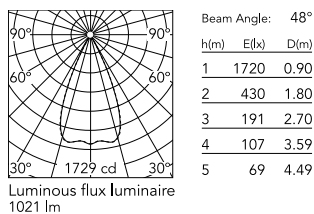

Physical

Colour	Black/Black
Trim	Yes
Orientation	Fixed
Net weight (kg)	0.34
IP internal	20
IP external	55

Download

[Mounting instructions](#) PDF

Photometric Files

[LDT / IES](#) ZIP

Technical Drawings

[2D](#) ZIP

[3D](#) ZIP

Ecodesign and Energy Labelling

Replaceable (LED only) light source by a professional

Replaceable control gear by a professional

Schematic light drawing

Photometric

Lighting type	Direct
Light distribution	Symmetric
CCT (K)	3000
CRI>	90
LED Life / Failure Ratio	L80B10 > 50.000h (Tc=85°C)
Beam angle C0-180 (°)	48
Beam angle C90-270 (°)	49
Extreme cut off	No
UGR _L	<10